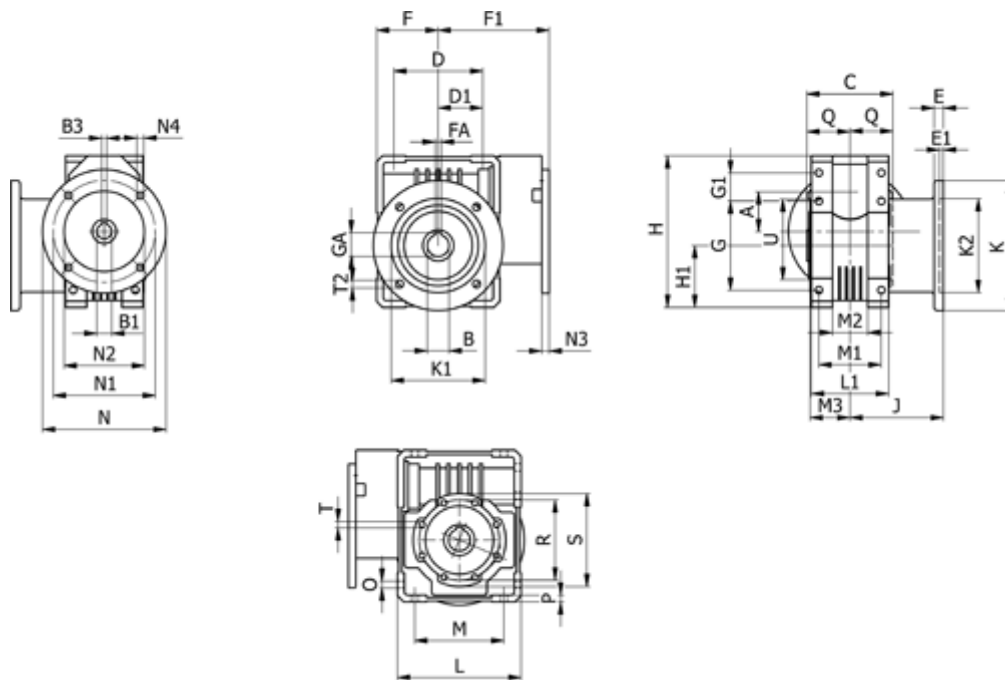

# Data Sheet

Article number: 392106307242510

Description: Worm gear  
WR 63-UF2-72-71B5, without lubrication

## Measures

A = 62.17	E = 11	H = 182.5	M = 102	N4 = M8x10	U = 75
B = 25	E1 = 5	H1 = 72.5	M1 = 130	O = 9.0	
B1 E7 = 14	F = 73	J = 116.0	M2 = 110	P = 8	
B2 = 16.3	F1 = 134	K = 180	M3 = 11	Q = 35	
B3 H9 = 5	FA = 8	K1 = 150	N = 160	R = 90	
C = 120	G = 102	K2 = 115	N1 = 85	S = 105	
D = 102.0	G1 = 37.5	L = 53	N2 = 70	T = M8x14	
D1 = 51.0	GA = 28.3	L1 = 102	N3 = 11.0	T2 = 11.0	